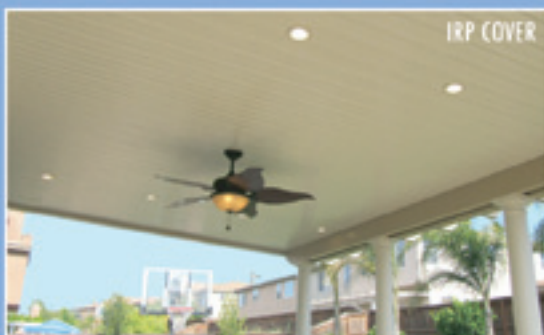

THE LIGHTSTRIP®

NEW
PRODUCT!

Recessed Lighting For Aluminum Patio Covers

PATENT PENDING # 29351581, 12,940,233.

PATIO ENCLOSURE

**EVERY PATIO CUSTOMER
WANTS RECESSED LIGHTING!**

FLAT PAN COVER

**TWO FREE LIGHTSTRIPS FOR
YOUR DEALER SHOWROOM DISPLAY!**

SOME RESTRICTIONS APPLY.

IRP COVER

RECESSED LIGHTS FOR

**PATIO COVERS • SUNROOMS
PATIO ENCLOSURES • SCREEN ENCLOSURES**

Flat Pan Aluminum Covers

- Amerimax
- Metals USA
- Duralum
- United Duralum

Pre-assembled in the flat pan.

All MFG colors available.

Weather resistant insulated cap.

Insulated Roof Panels 3" - 4" - 6"

- Elite
- Metals USA
- Structall

Thermally broken 7 1/2" extrusion.

Completely assembled with
matching interlocks for IRP's.